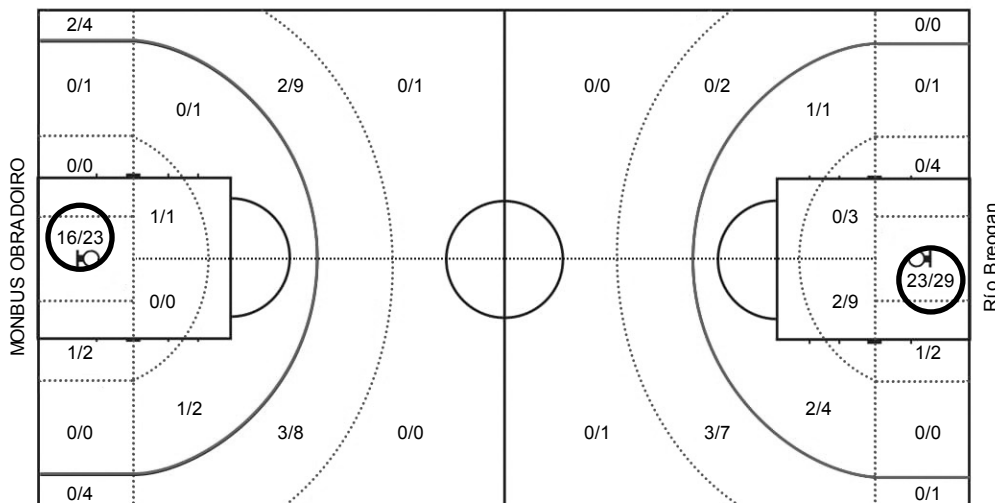

ÁREAS DE TIRO (marcada área más productiva)

	pos	ptit	pban	ppin	pca	a/p	pper	pof
OBRA	76	38	38	36	2	0,9	8	10
BREO	80	35	47	52	6	1,1	2	4

	pos	posiciones	pca	ptos en contraataque	
pper		ptos recibidos tras per	ppin	ptos en la pintura	
a/p		ratio asistencia/pérdida	pban	ptos de no titulares	
ptit		ptos de titulares	pof	ptos recibidos tras reb of	
asistencias	2p	nº as a canastas 2p	contraataque	2p	nº ca finalizados en 2p
	3p	nº as a triples		3p	nº ca finalizados en 3p
	fr	nº as a fr de tiro		fr	nº ca finalizados en fr